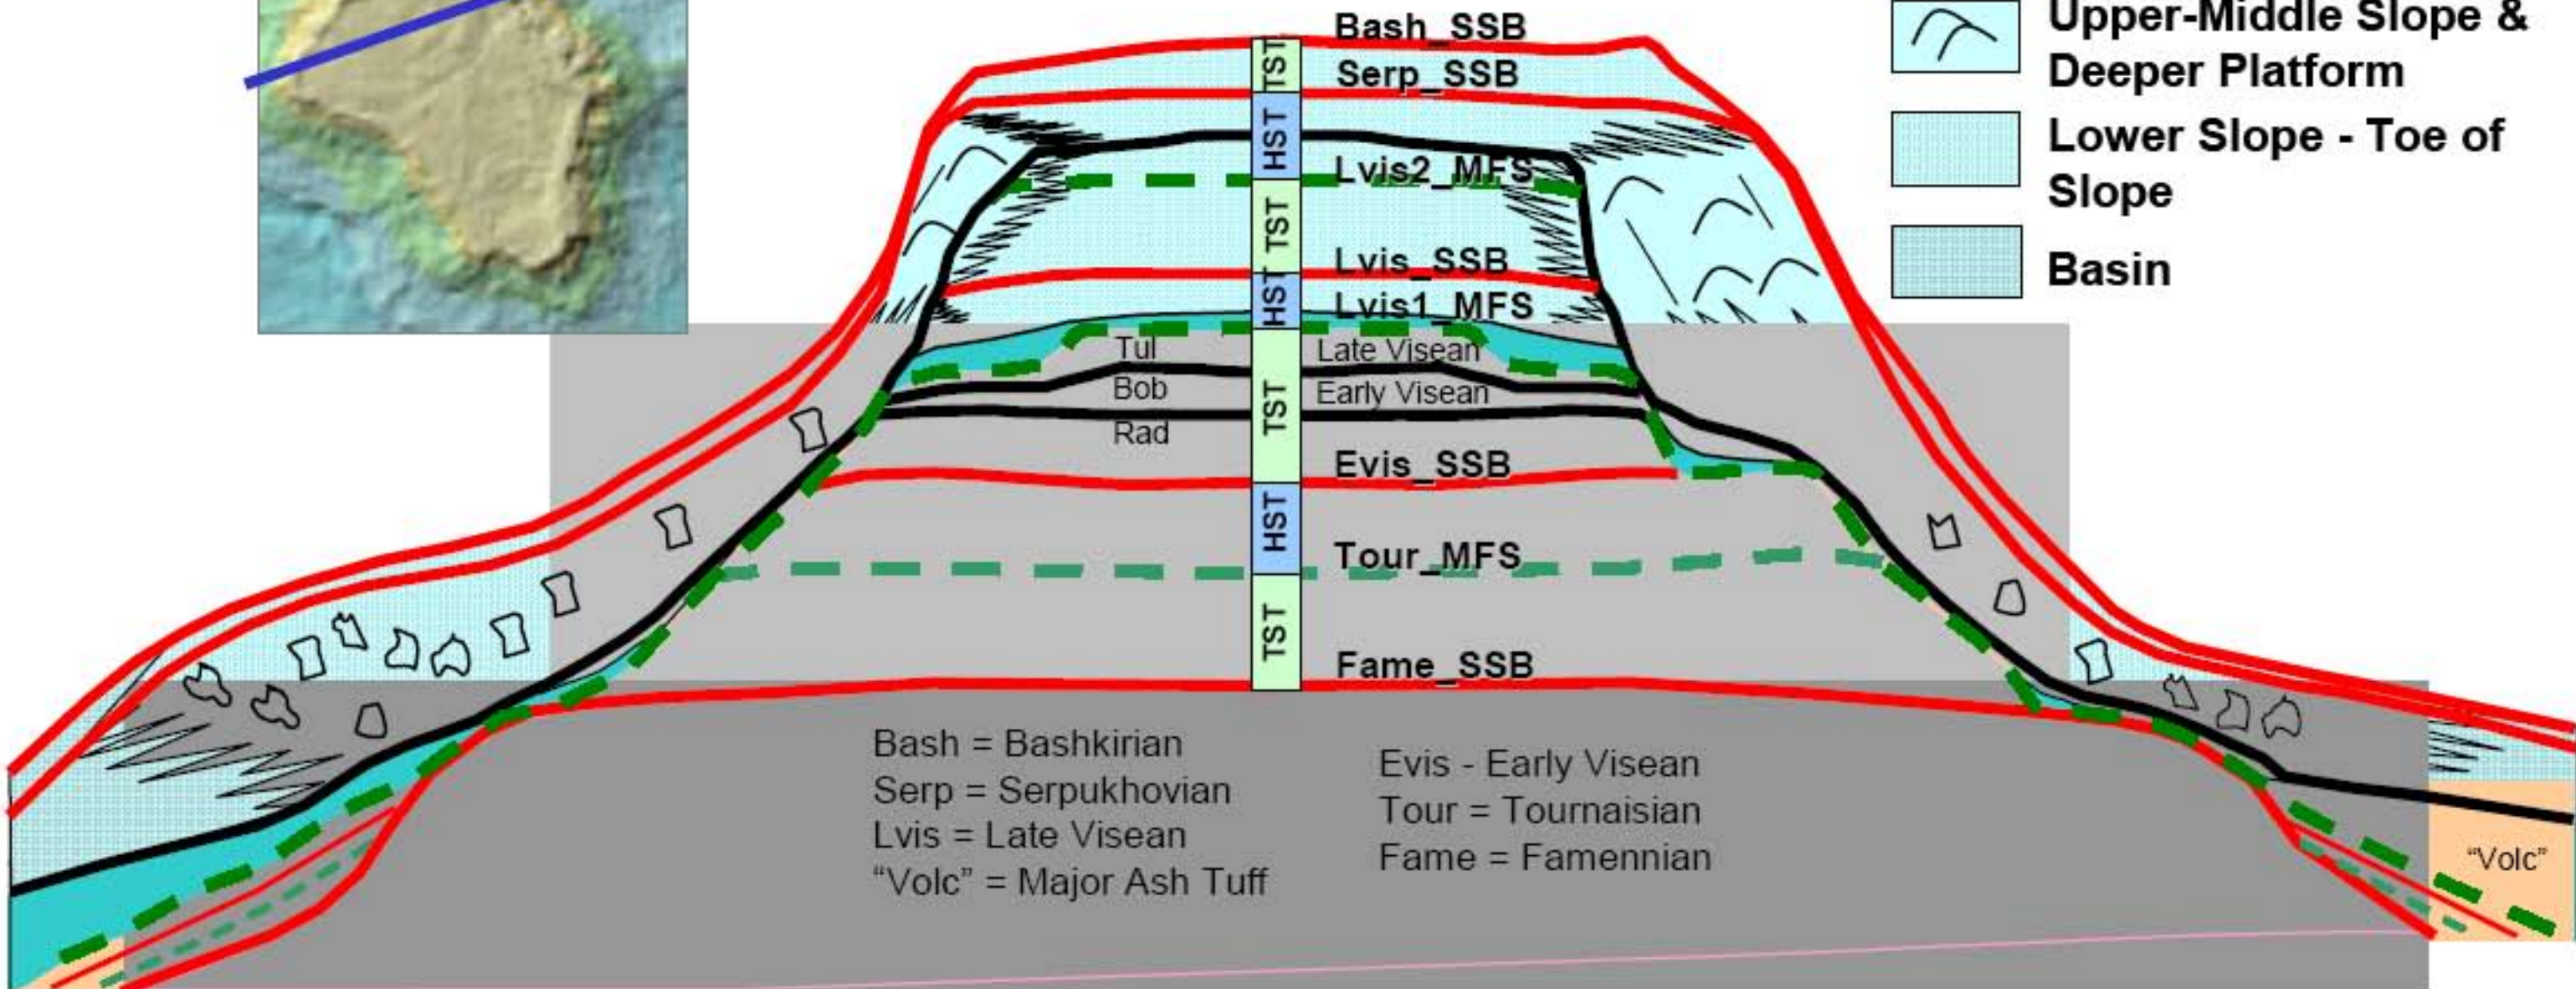

-  Platform (Shallow & Deeper)
-  Upper-Middle Slope & Deeper Platform
-  Lower Slope - Toe of Slope
-  Basin

Bash = Bashkirian
 Serp = Serpukhovian
 Lvis = Late Visean
 "Volc" = Major Ash Tuff

Evis - Early Visean
 Tour = Tournaisian
 Fame = Famennian

SW

NE

T-463

T-5050

T-22

T-5056

T-41